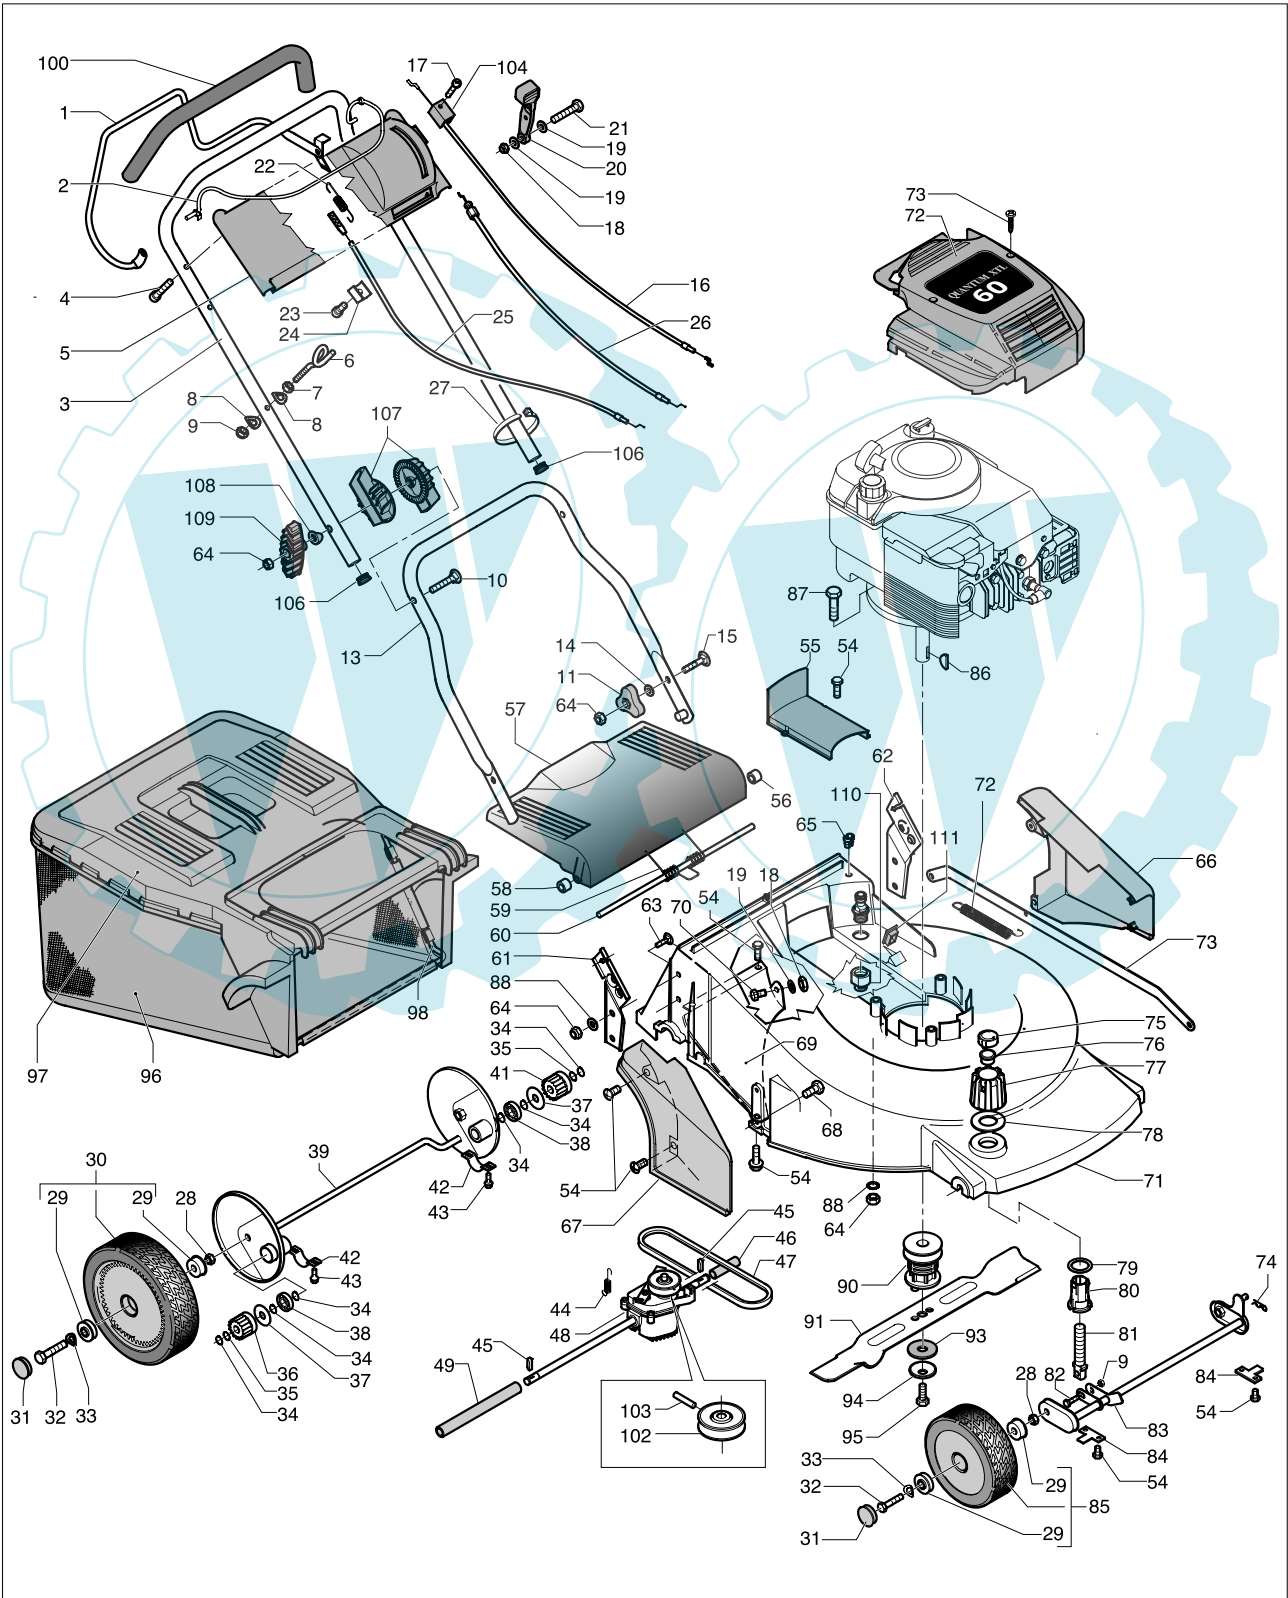

brand	BRICOMARCHE

date	FEB/04	SHEET 1/2

Model

AL 5 B 51 BG

Product number

9538782-62